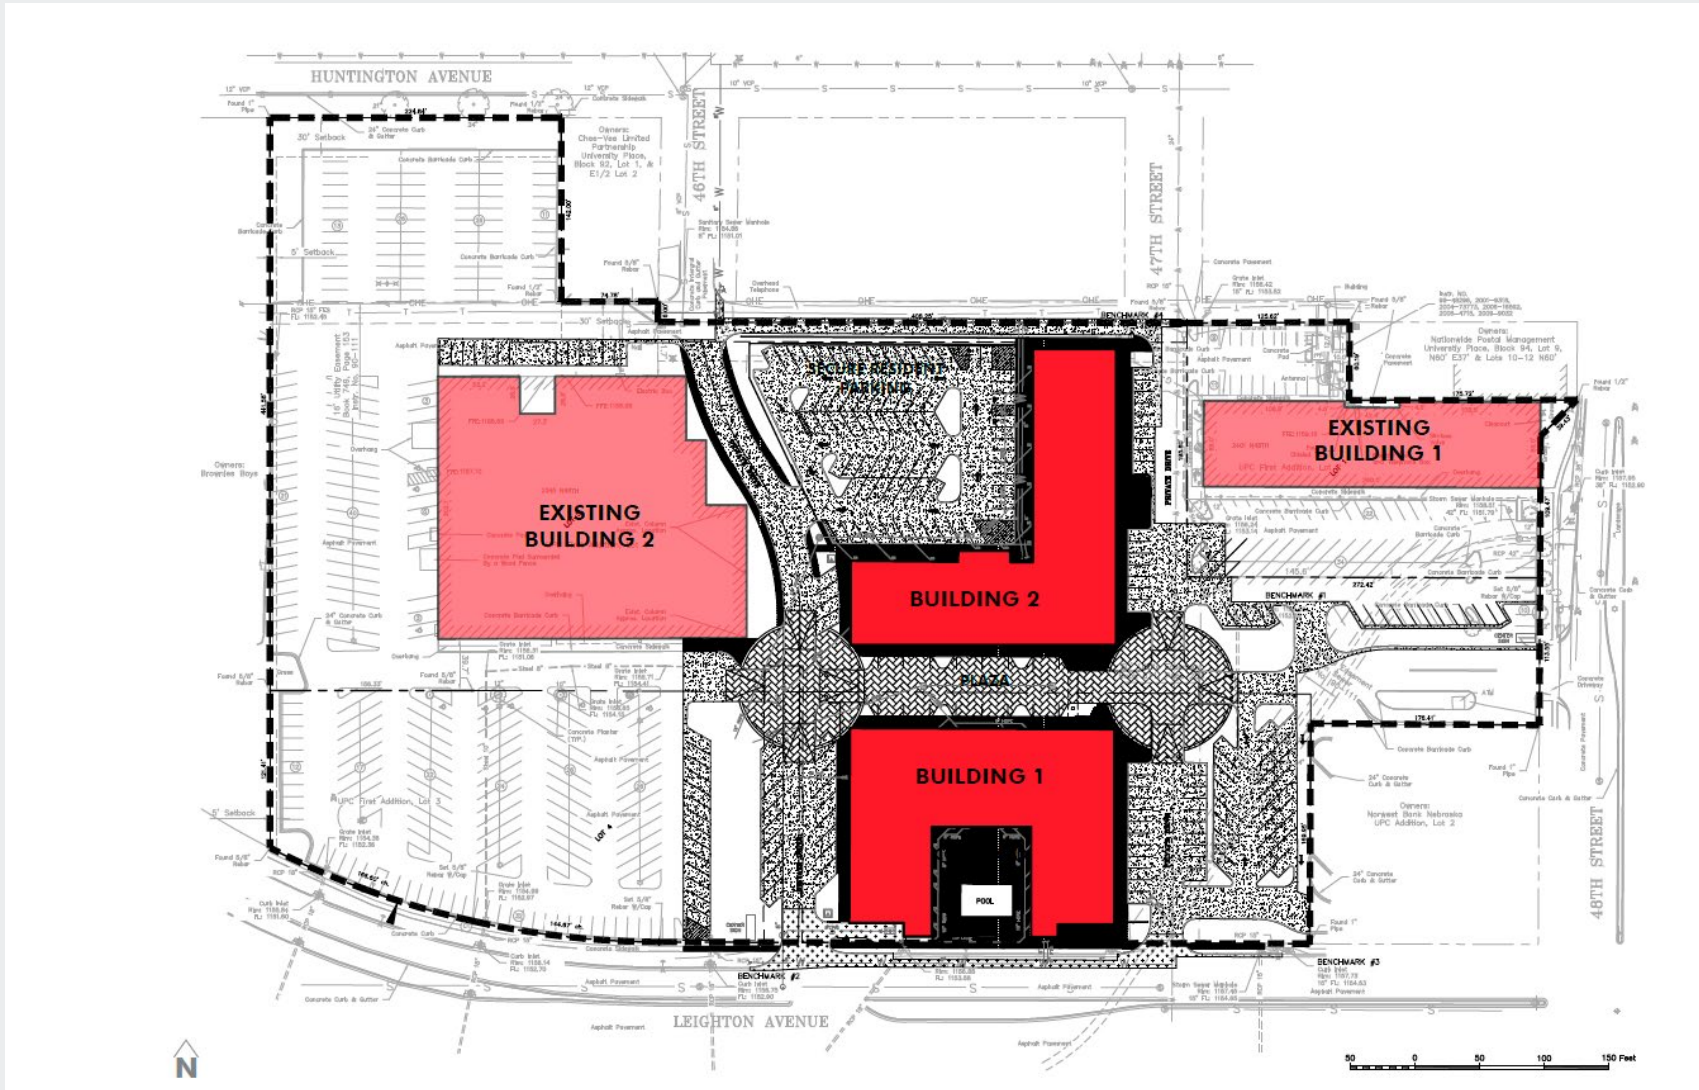

Wells Fargo Center
1248 'O' Street, Suite 500
Lincoln, NE 68508
402 441 5800
naifmarealty.com